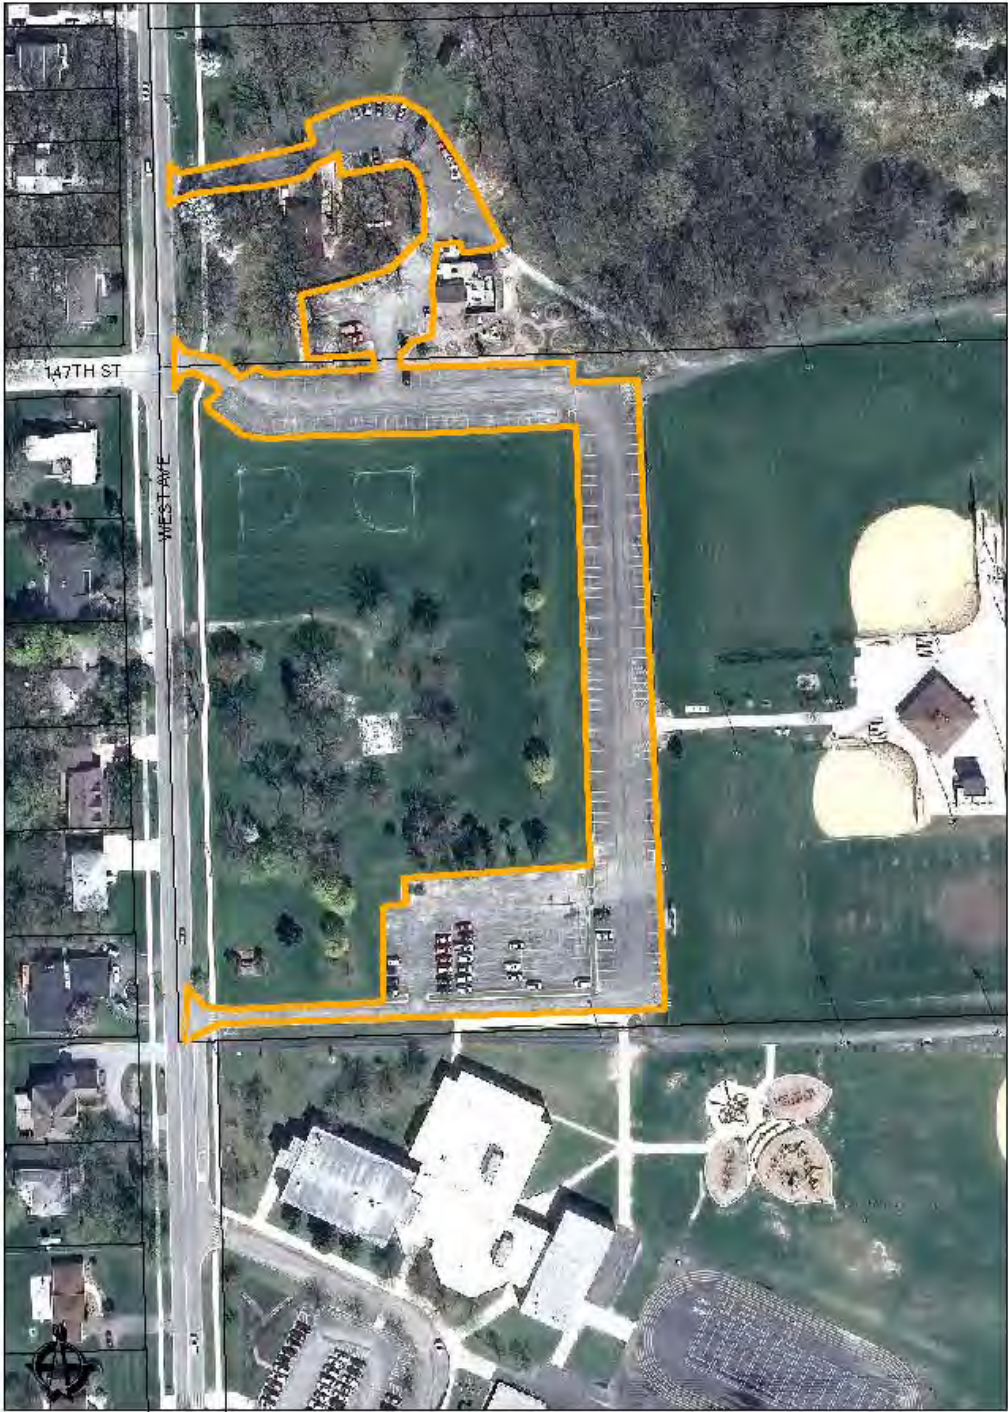

John Humphrey Complex Parking

Area = 121190 SF
Parking Spaces = 236

01/15/2014