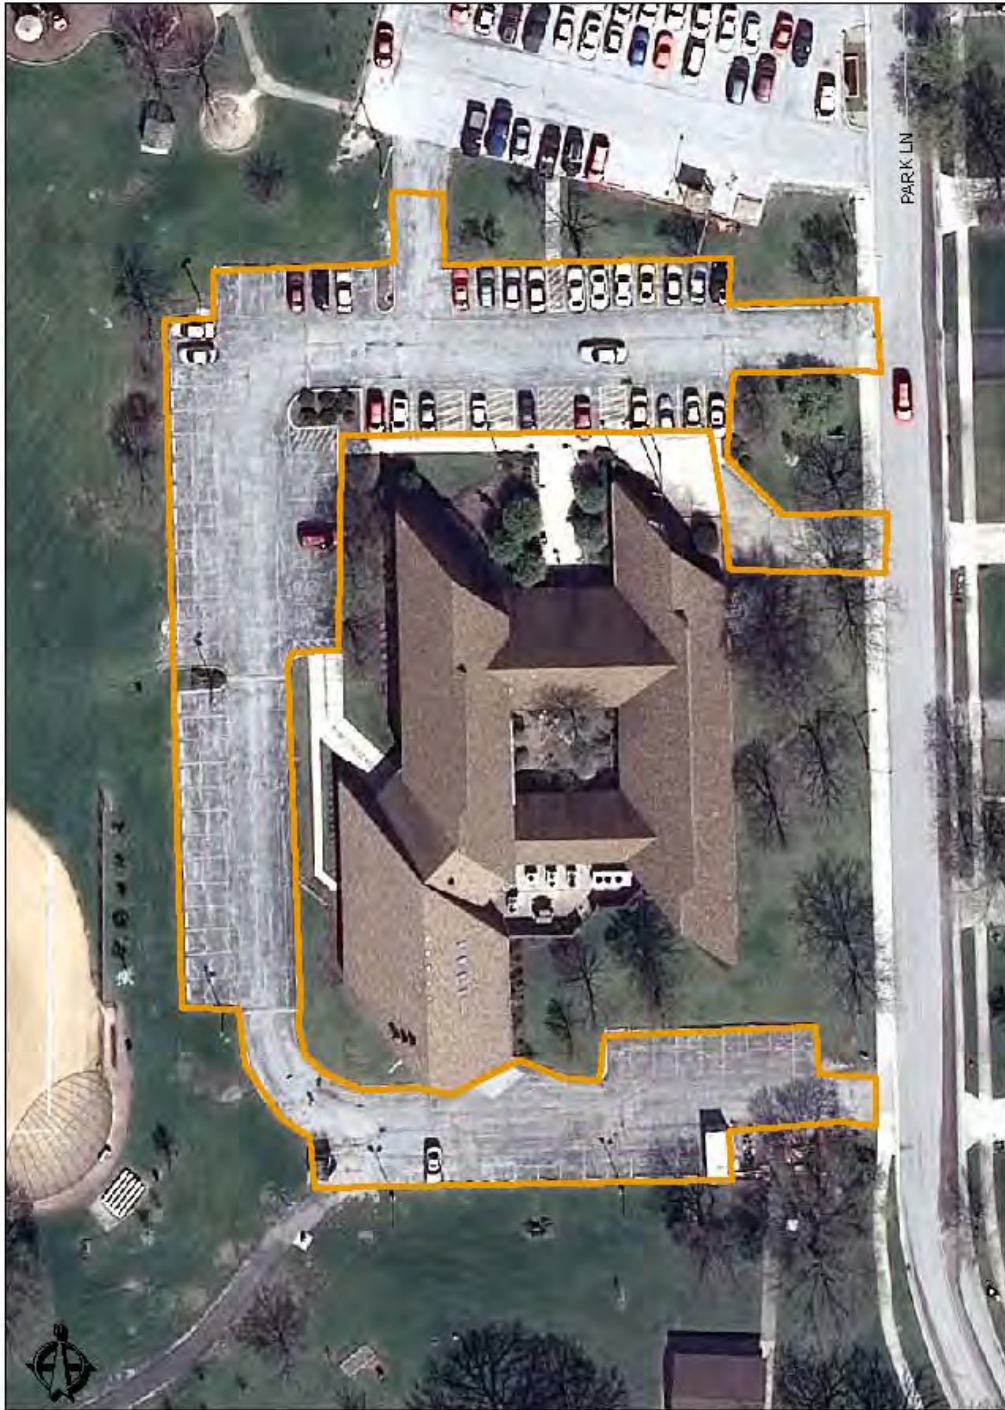

Area = 329328 SF
Parking Spaces = 704

01/15/2014

179th Street Metra Parking

Area = 143027 SF
Parking Spaces = 330

01/15/2014

Cachey Park Parking

Area = 3986 SF
Parking Spaces = 14

01/15/2014

Centennial Park Parking

Area = 361332 SF
Parking Spaces = 562

01/15/2014

Civic Center Parking

Area = 72337 SF
Parking Spaces = 135

01/15/2014

Cultural Art Center Parking

Area = 39269 SF
Parking Spaces = 80

01/15/2014

Discovery Park Parking

Area = 4577 SF
Parking Spaces = 24

01/15/2014

Eagle Ridge II Park Parking

Area = 15901 SF
Parking Spaces = 42

01/15/2014

FLC Parking