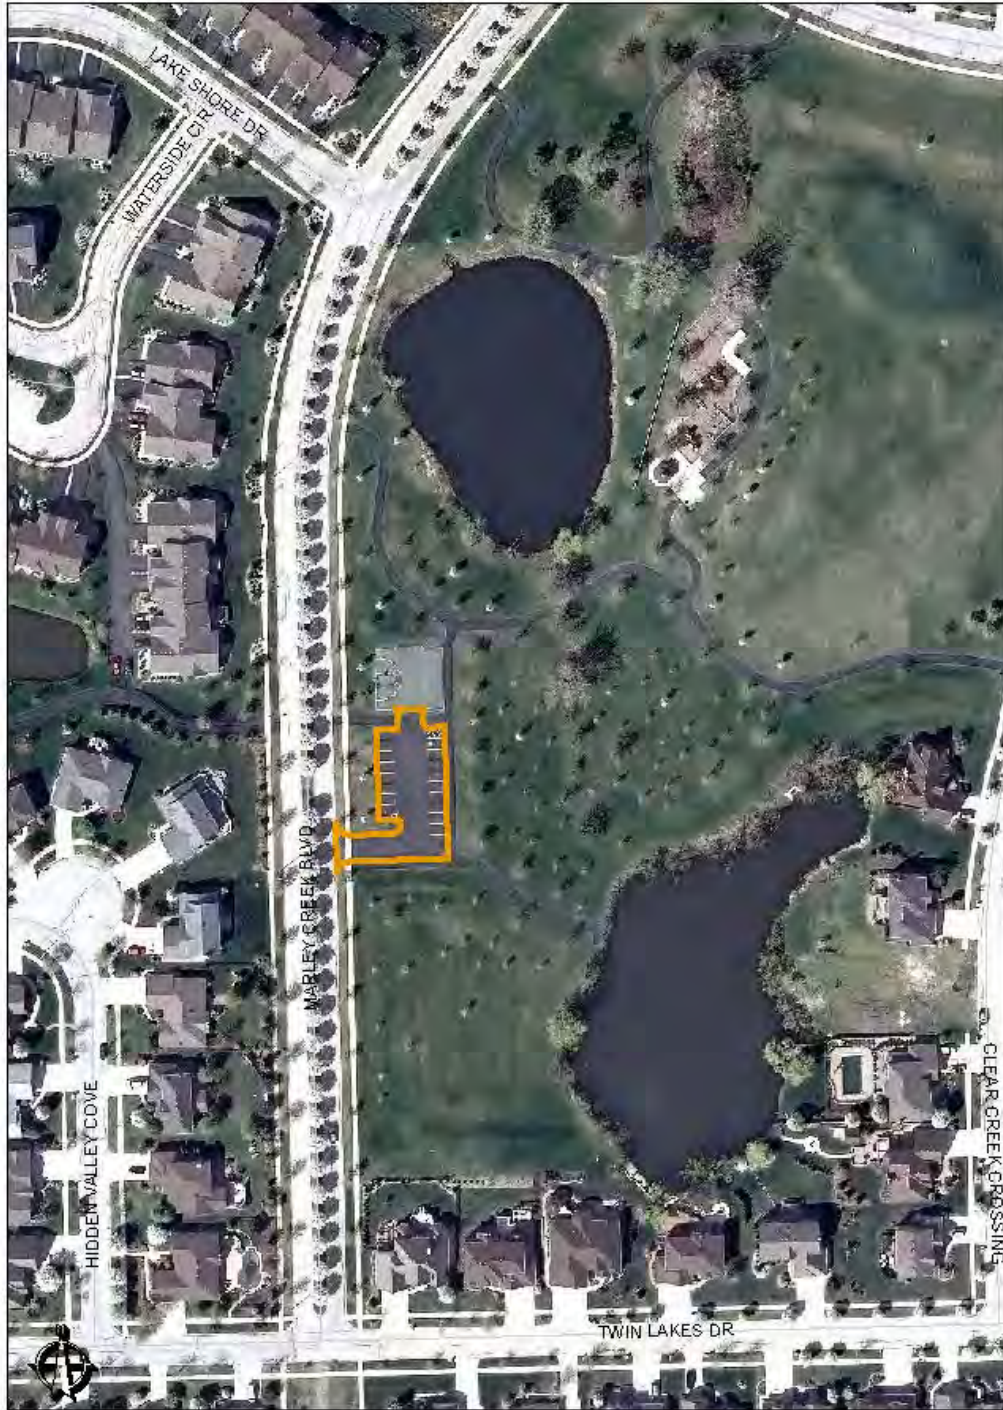

01/15/2014

Marley Creek Park Parking

Area = 9122 SF
Parking Spaces = 19

01/16/2014

Old Village Hall Parking

Area = 33729 SF
Parking Spaces = 54

01/16/2014

Police Department Parking