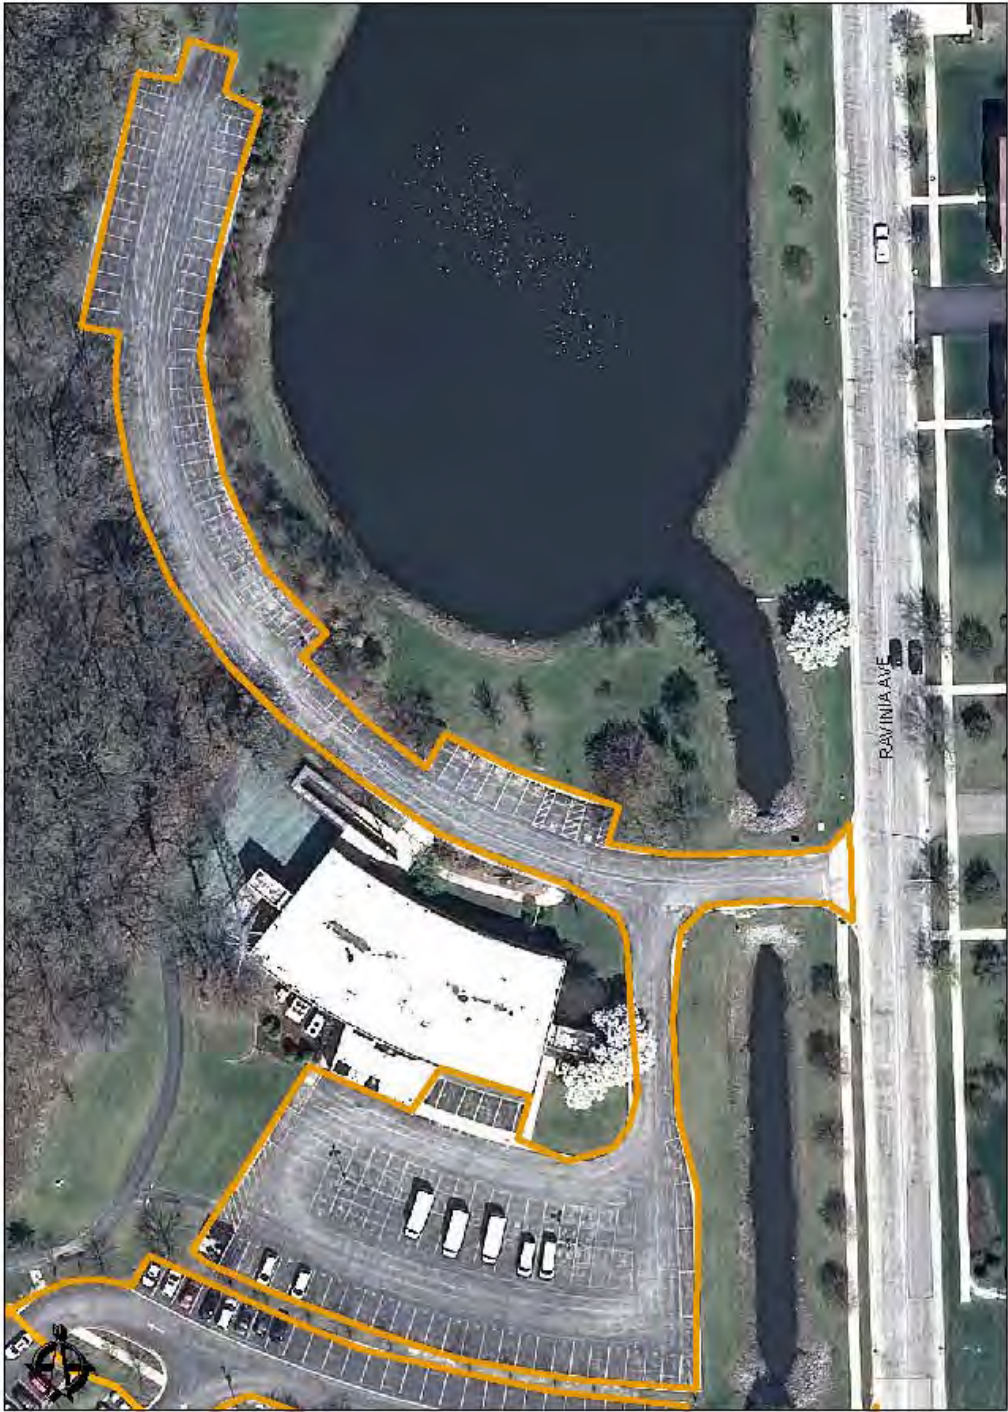

01/15/2014

Marley Creek Park Parking

Area = 9122 SF
Parking Spaces = 19

01/16/2014

Old Village Hall Parking

Area = 33729 SF
Parking Spaces = 54

01/16/2014

Police Department Parking

Area = 108632 SF
Parking Spaces = 230

01/16/2014

Recreation Administration Parking

Area = 56722 SF
Parking Spaces = 122

01/16/2014

Robert Davidson Center Parking

Area = 29413 SF
Parking Spaces = 60

01/16/2014