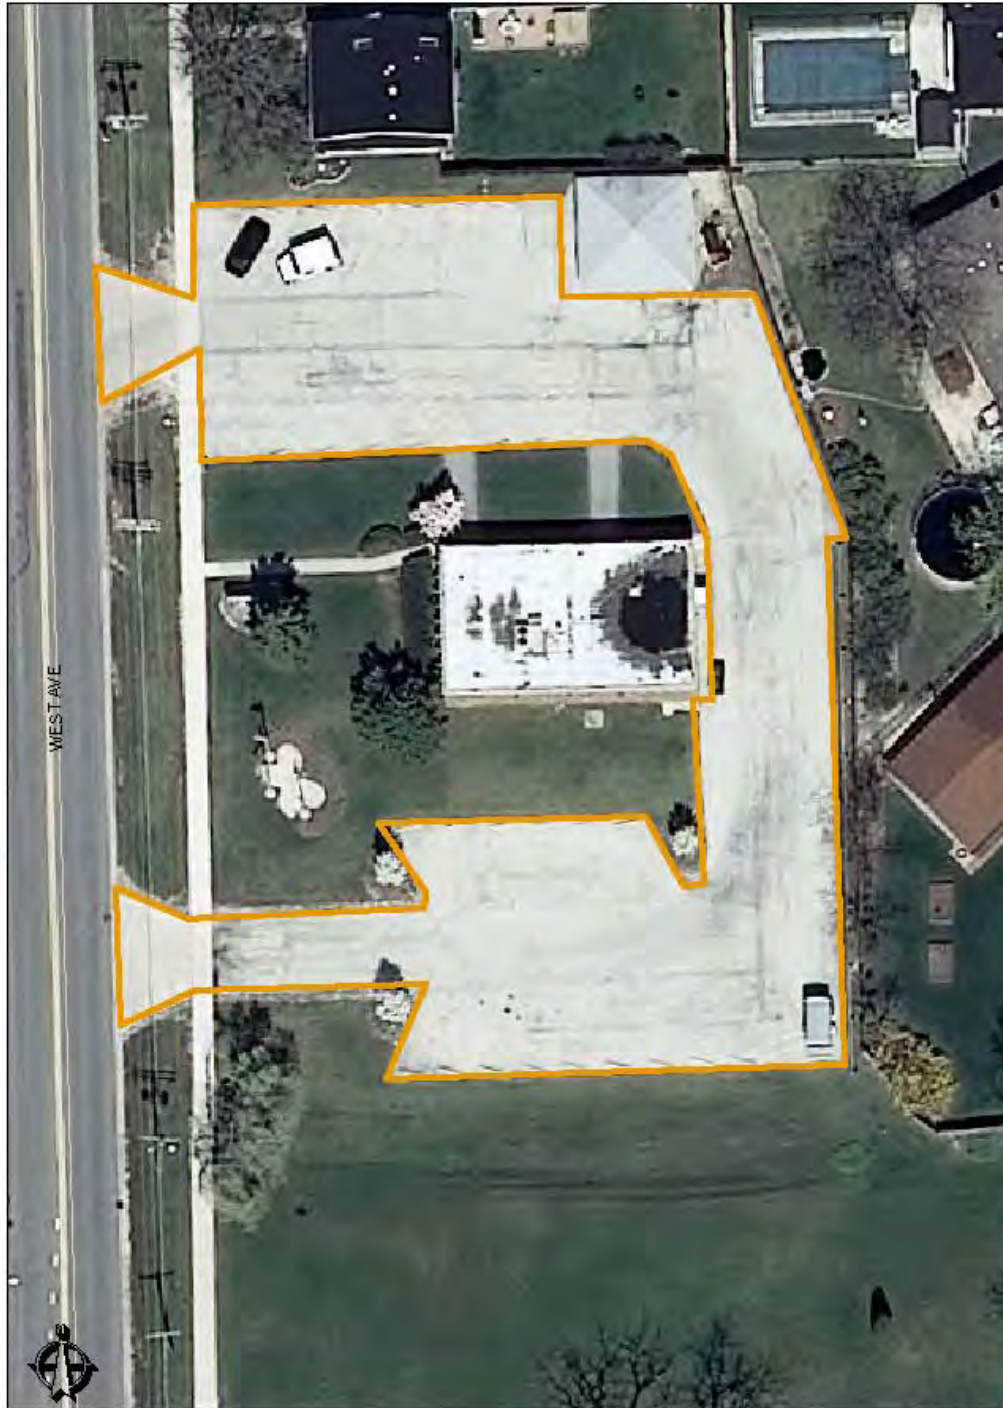

01/15/2014

Discovery Park Parking

Area = 4577 SF
Parking Spaces = 24

01/15/2014

Eagle Ridge II Park Parking

Area = 15901 SF
Parking Spaces = 42

01/15/2014

FLC Parking

0 25 50 100 150 200
Feet

Area = 43130 SF
Parking Spaces = 86

01/15/2014

George Brown Commons Parking

0 10 20 40 60 80
Feet

Area = 17713 SF
Parking Spaces = 30

01/15/2014

Harlem Wellhouse Parking