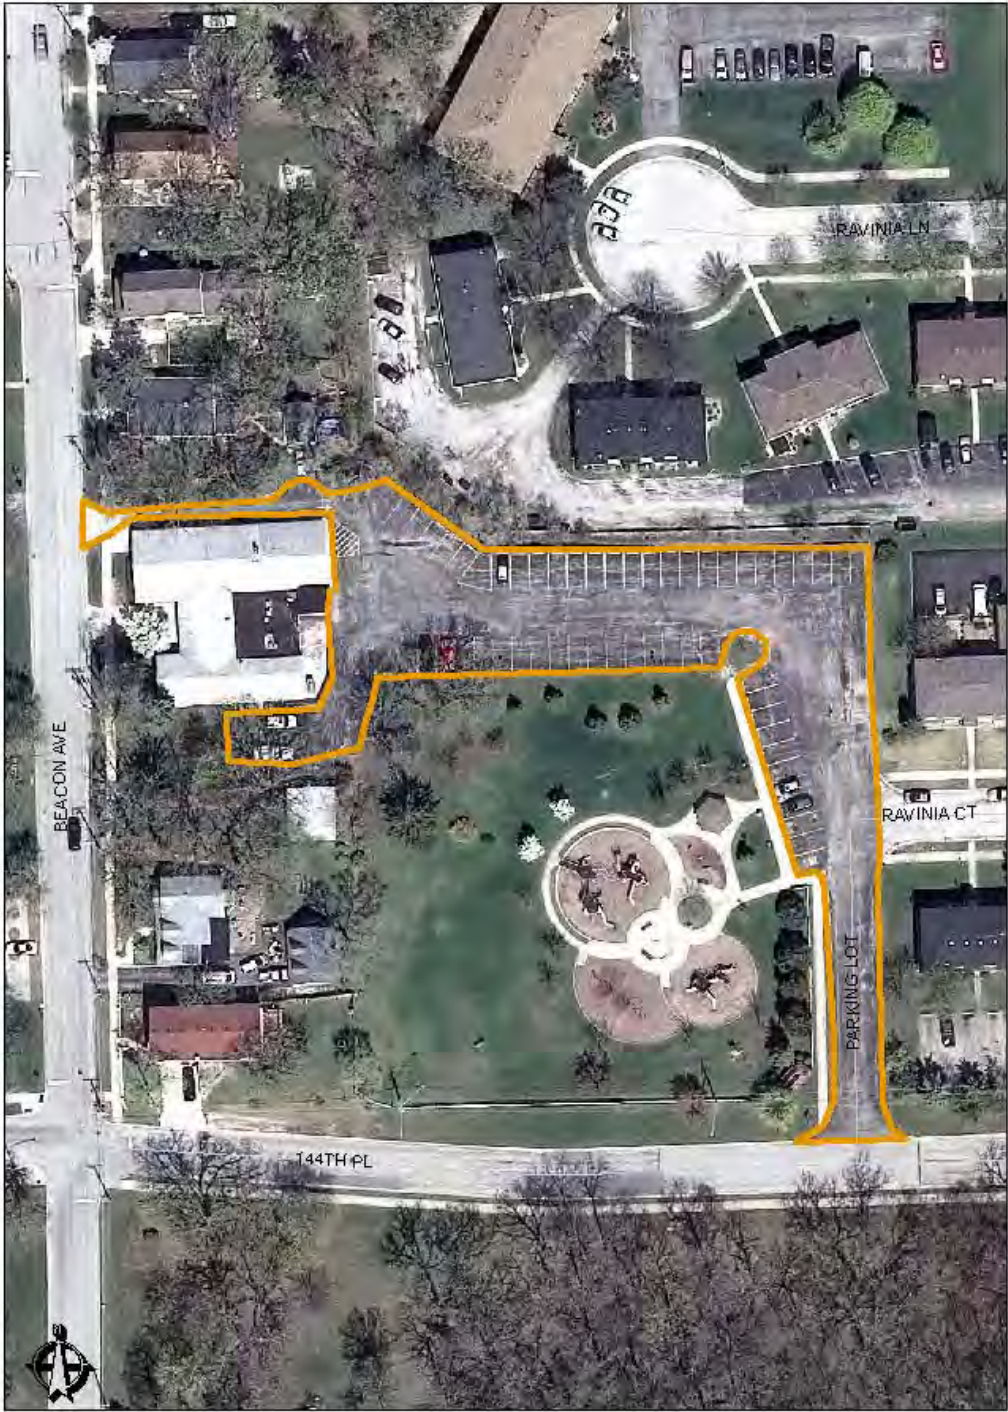

01/15/2014

Marley Creek Park Parking

Area = 9122 SF
Parking Spaces = 19

01/16/2014

Old Village Hall Parking

Area = 33729 SF
Parking Spaces = 54

01/16/2014

Police Department Parking

Area = 108632 SF
Parking Spaces = 230

01/16/2014

Recreation Administration Parking

Area = 56722 SF
Parking Spaces = 122

01/16/2014

Robert Davidson Center Parking

Area = 29413 SF
Parking Spaces = 60

01/16/2014