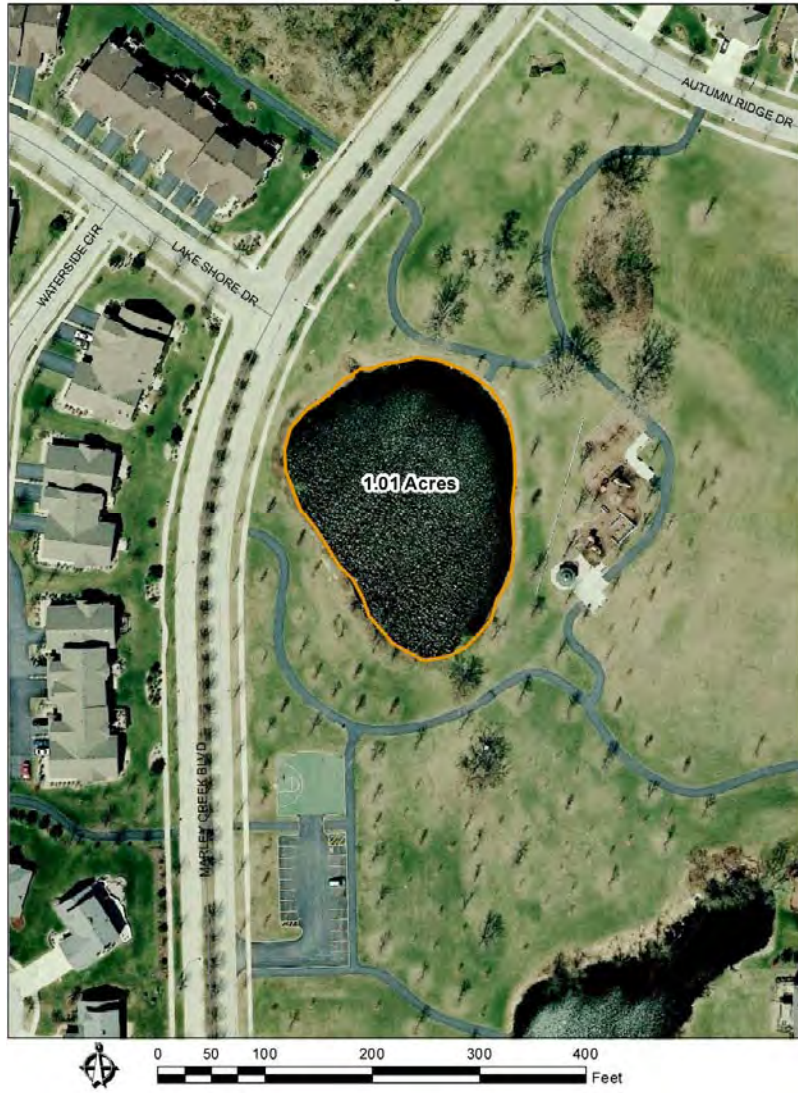

## **Storm Water Basin Management Pond Photos**

**Tallgrass Pond  
13621 Tallgrass Trail**

**Legend Trail Pond  
13835 Legend Trail**

**Persimmon Meadow Pond  
10957 W. 142nd Street**

**Preston Drive Pond  
11626 Preston Drive**

Royal Oaks Pond  
11027 Royal Oaks lane

**Colonades Pond  
7500 W. 157th Street**

**Village Square Pond  
9125 Kensington Way**

**Parkhill Pond #1  
15799 Parkhill Drive**

**Parkhill Pond #3 & Park  
15798 Parkhill Drive**

**Anthony Drive Pond  
10831 Anthony Drive**

**Laurel Hills Pond  
11001 Laurel Hill Drive**

**Emerald North Pond  
17062 Kerry Avenue**

**Julie Ann Lane Pond  
16711 Julie Ann Lane**

Lake Shore North Pond  
11548 Lake Shore Drive

**Marley Blvd Middle Pond  
18121 Marley Creek Blvd**

**Marley Blvd South Pond  
18211 Marley Creek Blvd**

**Eagle Ridge Pond #2  
17900 104th Avenue**

**Amber Pond  
10510 Amber Lane**