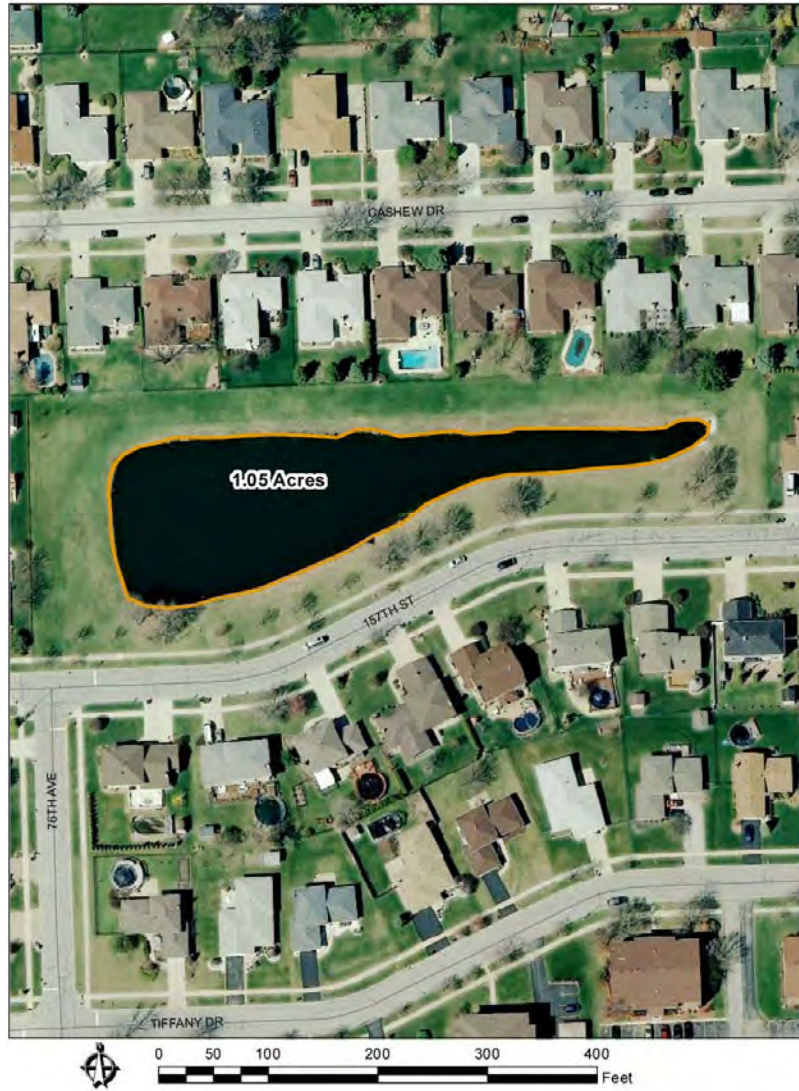

## **Storm Water Basin Management Pond Photos**

**Tallgrass Pond  
13621 Tallgrass Trail**

**Legend Trail Pond  
13835 Legend Trail**

**Persimmon Meadow Pond  
10957 W. 142nd Street**

**Preston Drive Pond  
11626 Preston Drive**

Royal Oaks Pond  
11027 Royal Oaks lane

**Colonades Pond  
7500 W. 157th Street**

**Village Square Pond  
9125 Kensington Way**

**Parkhill Pond #1  
15799 Parkhill Drive**

**Parkhill Pond #3 & Park  
15798 Parkhill Drive**

**Anthony Drive Pond  
10831 Anthony Drive**

**Laurel Hills Pond  
11001 Laurel Hill Drive**

**Emerald North Pond  
17062 Kerry Avenue**

**Julie Ann Lane Pond  
16711 Julie Ann Lane**

Lake Shore North Pond  
11548 Lake Shore Drive

**Marley Blvd Middle Pond  
18121 Marley Creek Blvd**

**Marley Blvd South Pond  
18211 Marley Creek Blvd**

**Eagle Ridge Pond #2  
17900 104th Avenue**

**Amber Pond  
10510 Amber Lane**