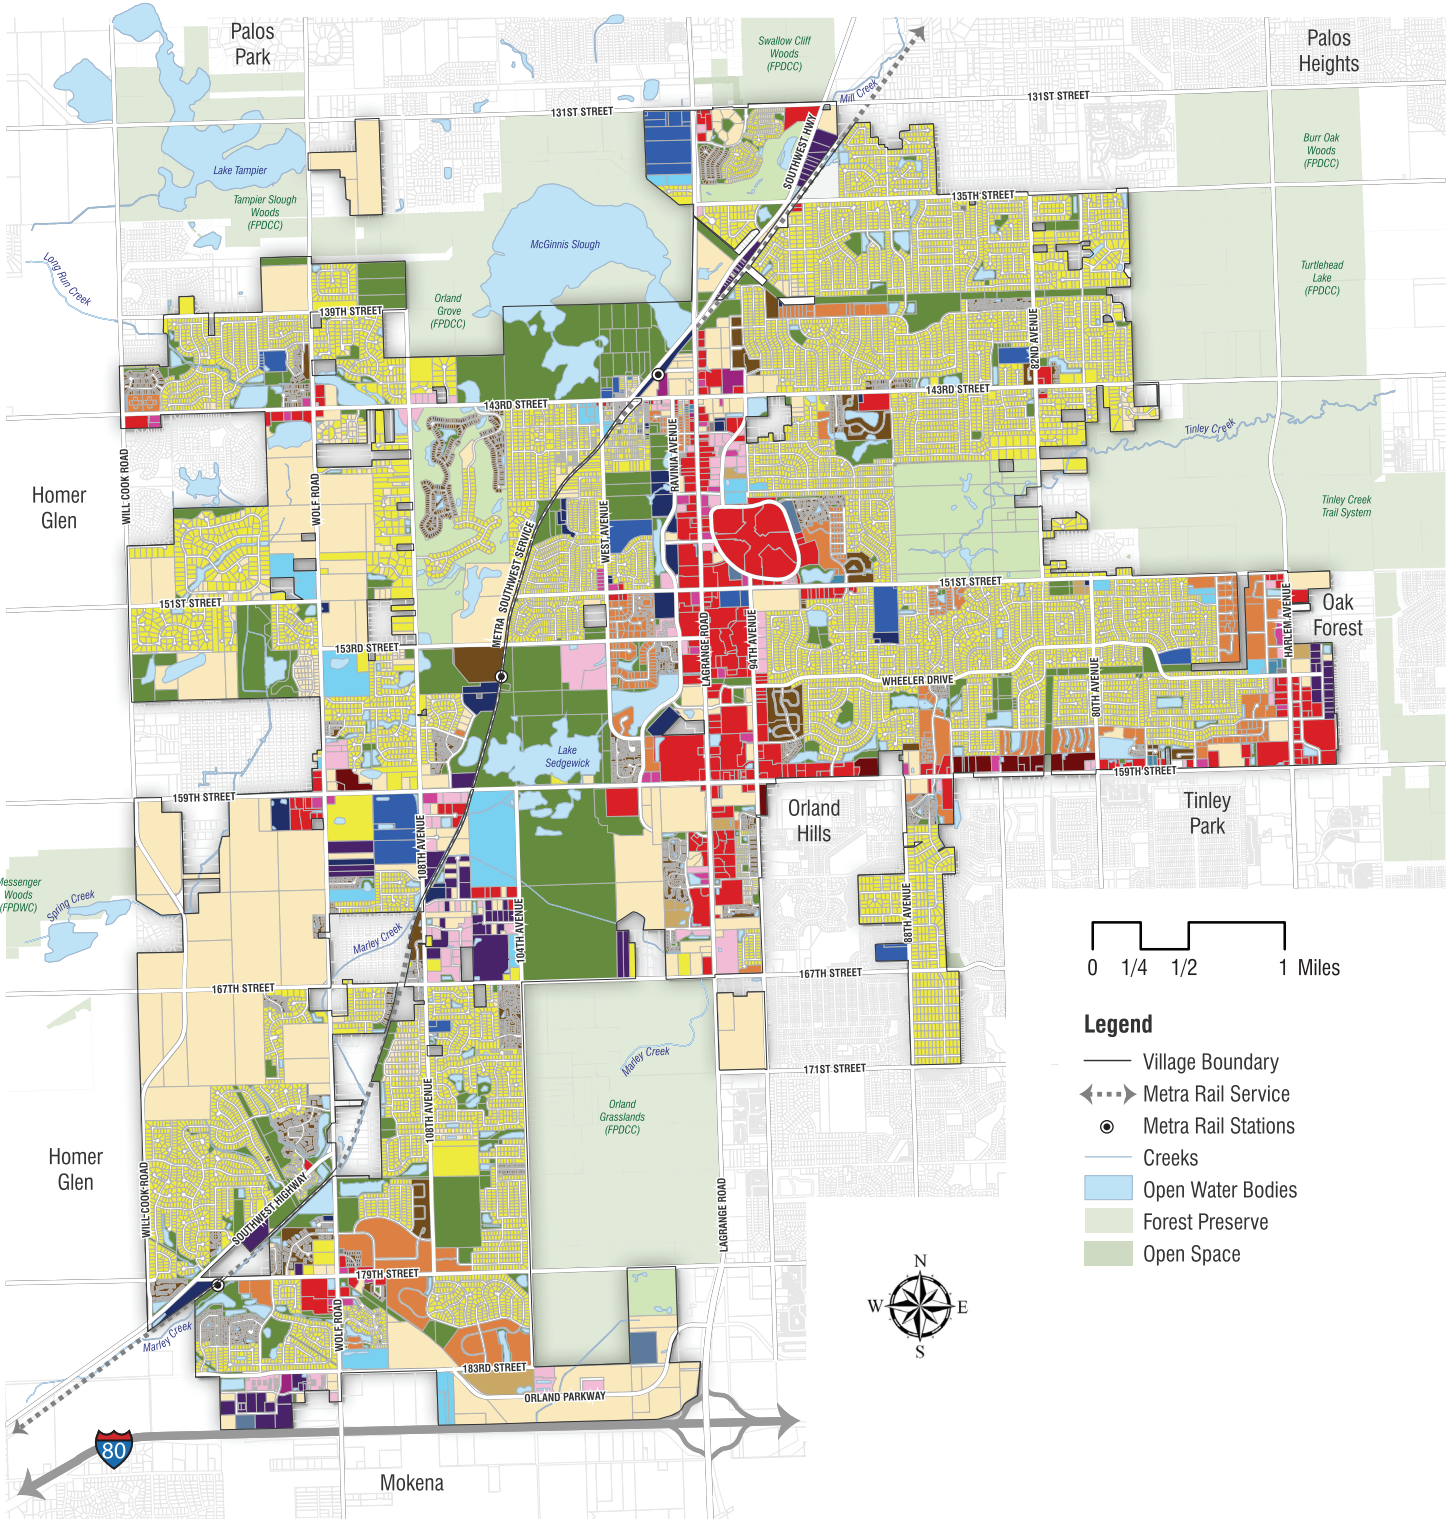

ORLAND PARK EXISTING LAND USE

Legend

- Village Boundary
- ◄---► Metra Rail Service
- ⊙ Metra Rail Stations
- Creeks
- Open Water Bodies
- Forest Preserve
- Open Space

Existing Land Uses

- | | | | |
|------------------|-----------------------|------------------------------------|--------------------|
| Government | Office | Manufacturing | Golf Course |
| School | Financial Institution | Single Family Detached Residential | Open Space |
| Higher Education | Mixed Use (Vertical) | Single Family Attached Residential | Utility |
| Funeral Home | Commercial | Multi Family Residential | Vacant/Agriculture |
| Place of Worship | Auto Dealership | Senior Living | |