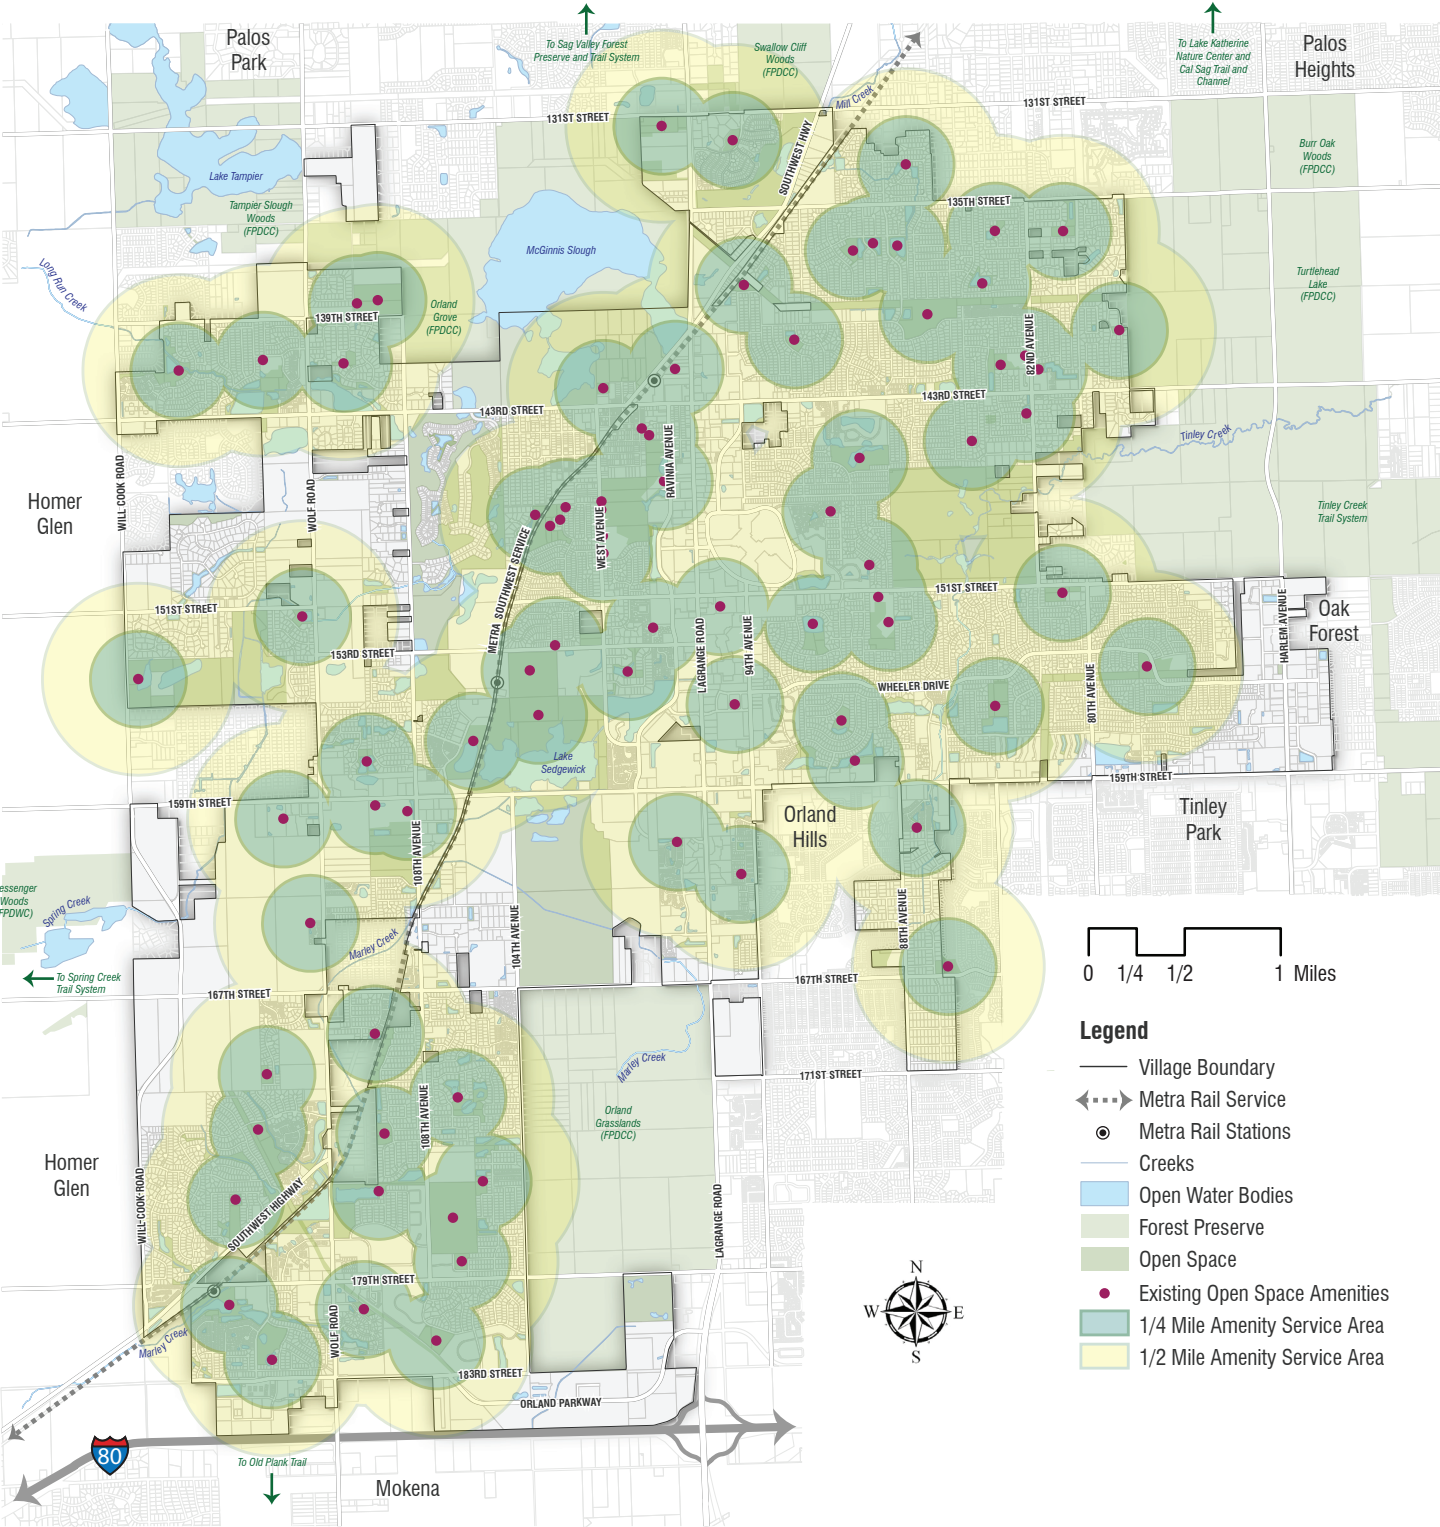

ORLAND PARK OPEN SPACE AMENITY AREAS

Legend

- Village Boundary
- > Metra Rail Service
- Metra Rail Stations
- Creeks
- Open Water Bodies
- Forest Preserve
- Open Space
- Existing Open Space Amenities
- 1/4 Mile Amenity Service Area
- 1/2 Mile Amenity Service Area