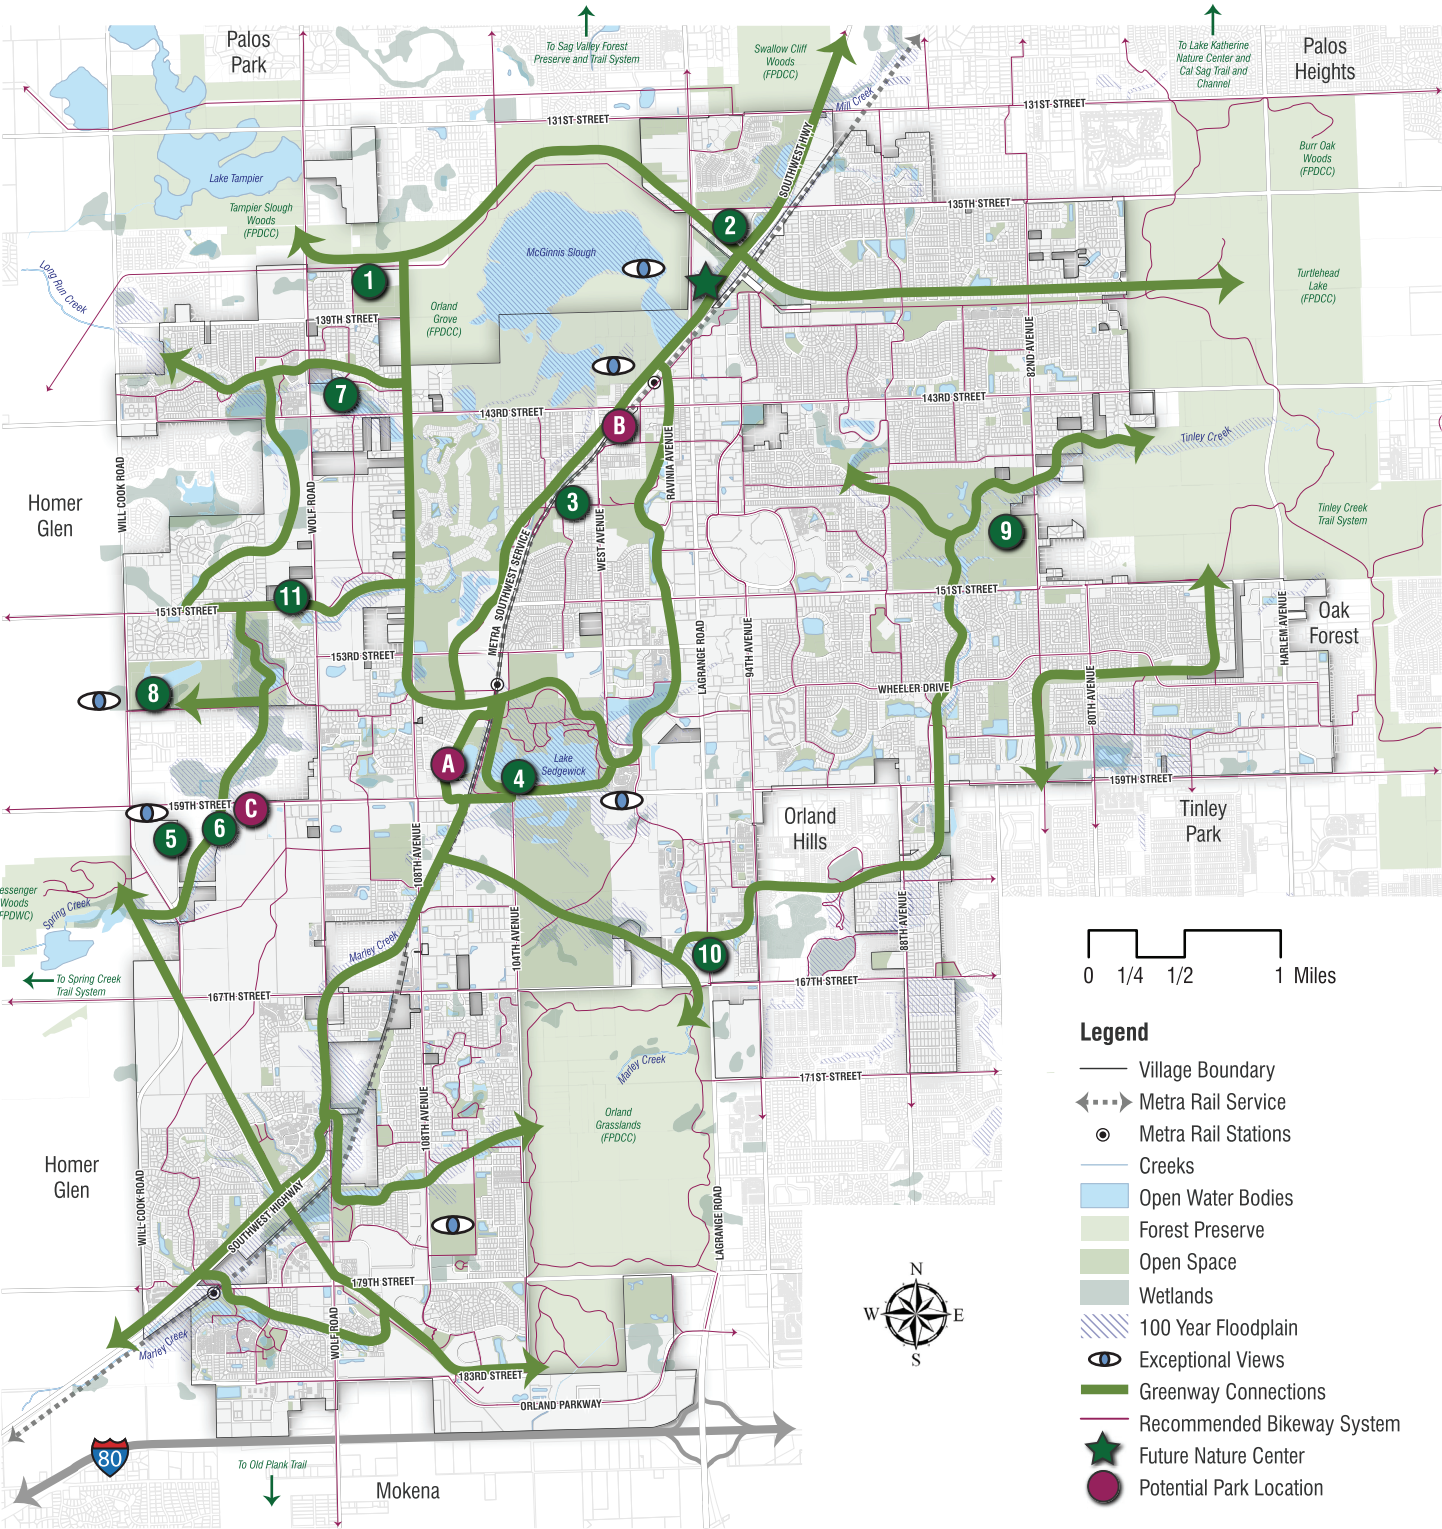

ORLAND PARK OPEN SPACE FRAMEWORK PLAN

Opportunity Sites

- 1 Alder Ridge
- 2 Giannakis Parcel
- 3 North of Doogan Park
- 4 Lake Sedgewick
- 5 159th & 118th Street
- 6 Spring Creek Park
- 7 Adjacent to Long Run Creek Wetlands
- 8 Doctor Marsh
- 9 Silver Lake Country Club
- 10 NW Corner 167th Street and LaGrange Road
- 11 NW Corner 151st Street and Wolf Road