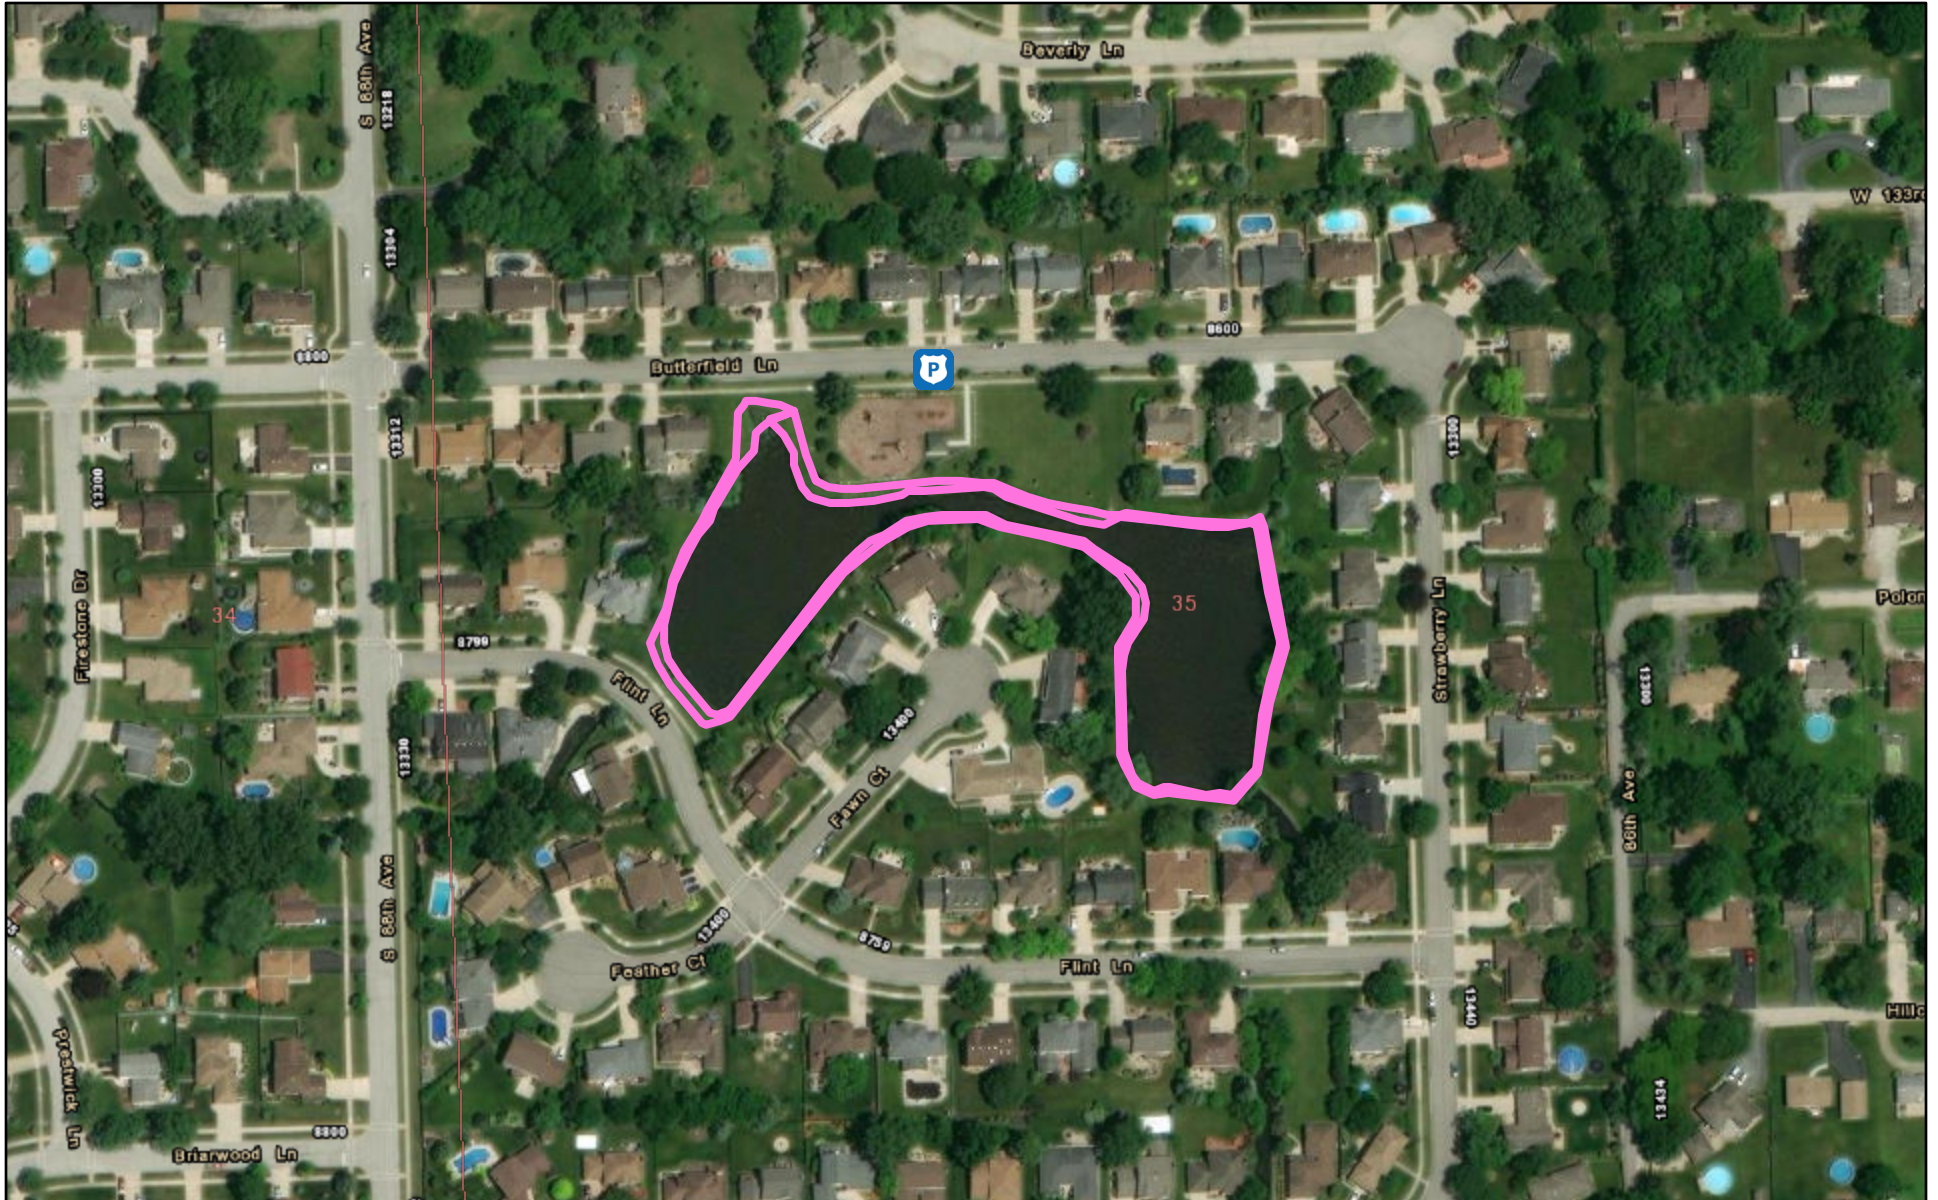

Parkview Estates Prescribed Burn

2/16/2024

General ER Point (Prescribed Burn)

Parking

General ER Outline (Prescribed Burn)

Burn Unit A

World Transportation

PLSS Section

PLSS Intersected

World Imagery

Low Resolution 15m Imagery

High Resolution 60cm Imagery

High Resolution 30cm Imagery

Citations

60cm Resolution Metadata

1:3,295

0 0.02 0.04 0.08 mi

0 0.03 0.07 0.13 km

City of Chicago, Esri, HERE, iPC, County of Will, Maxar, Microsoft, Compiled by the Bureau of Land Management (BLM), National Operations Center